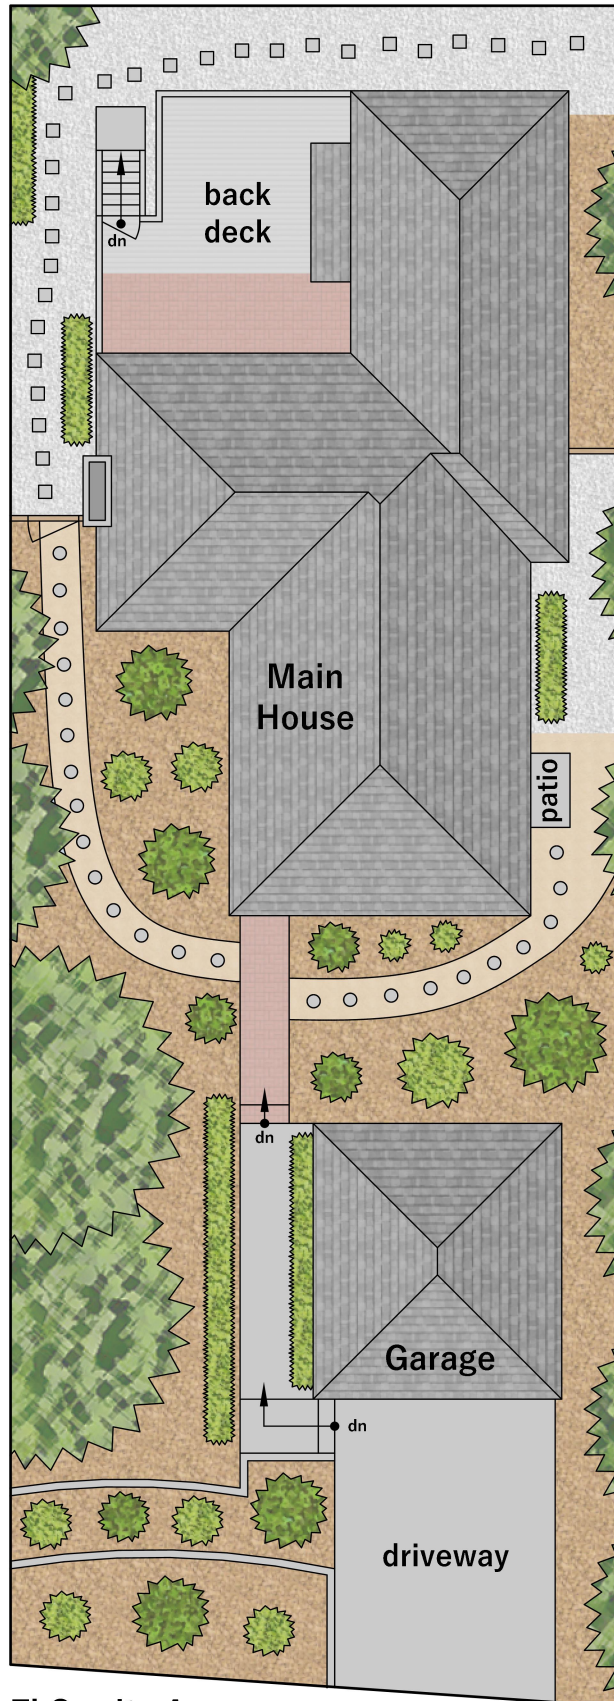

227 El Cerrito Avenue

Piedmont, CA 94611

Estimated Total Finished Square Footage: 1,520 sqft
Main Level: 1,520 sqft

Estimated Total Unfinished Square Footage: 400 sqft
Lower Level: 400 sqft

Interior dimensions are shown, and all square footage measured from perimeter of exterior walls. Porch, deck, and patios are not included in calculations.
Measured on May 24th, 2019

Detached Garage
approx. 400 sqft

Main Residence
approx. 1,520 sqft

Any and all information on this drawing is for illustrative purposes only and is deemed reliable, but not guaranteed. All information requires independent verification.

227 El Cerrito Avenue

Piedmont, CA 94611

Site Plan

lot size approx. 5,704 sqft

El Cerrito Avenue

Any and all information on this drawing is for illustrative purposes only and is deemed reliable, but not guaranteed. All information requires independent verification.