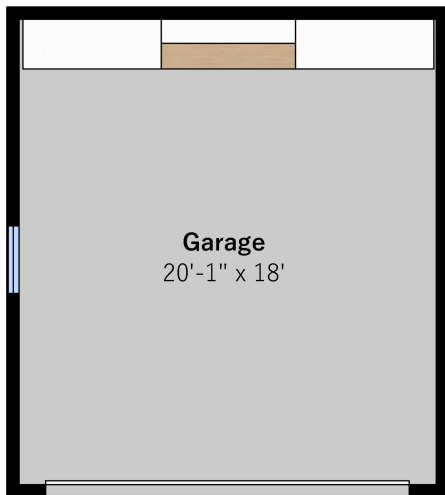

227 El Cerrito Avenue

Piedmont, CA 94611

Estimated Total Finished Square Footage: 1,520 sqft
Main Level: 1,520 sqft

Estimated Total Unfinished Square Footage: 400 sqft
Lower Level: 400 sqft

Interior dimensions are shown, and all square footage measured from perimeter of exterior walls. Porch, deck, and patios are not included in calculations.
Measured on May 24th, 2019

Detached Garage
approx. 400 sqft

Main Residence
approx. 1,520 sqft

Any and all information on this drawing is for illustrative purposes only and is deemed reliable, but not guaranteed. All information requires independent verification.

227 El Cerrito Avenue

Piedmont, CA 94611

Site Plan

lot size approx. 5,704 sqft

El Cerrito Avenue

Any and all information on this drawing is for illustrative purposes only and is deemed reliable, but not guaranteed. All information requires independent verification.